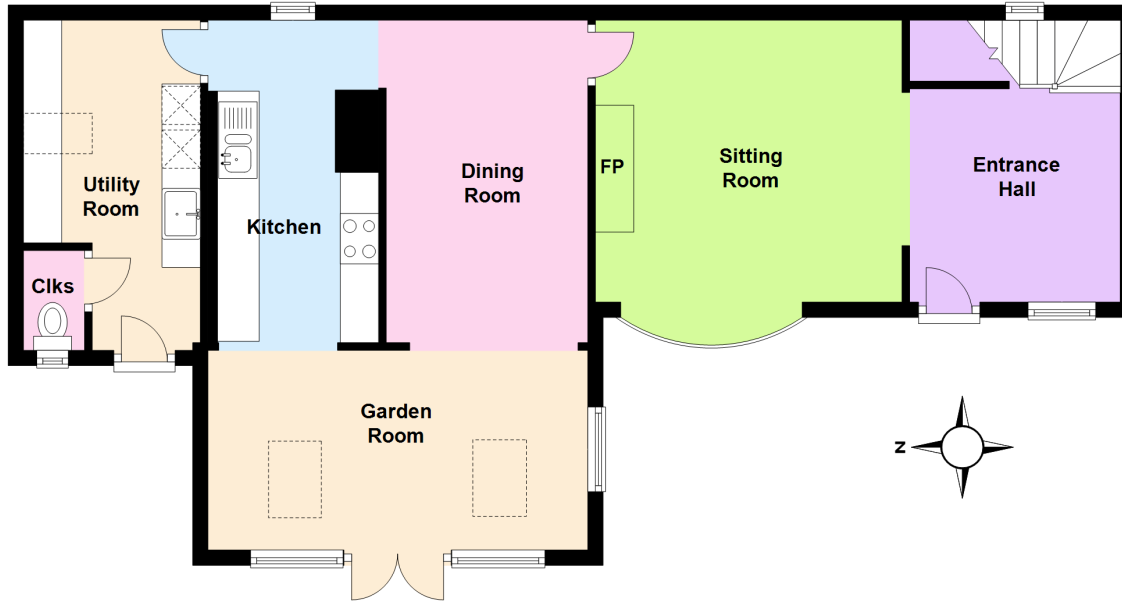

Ground Floor

Approx. 70.6 sq. metres (760.0 sq. feet)

First Floor

Approx. 47.1 sq. metres (507.4 sq. feet)

Prepared by Avonvale Solutions. Please note that all measurements and the floor plan are quoted for general guidance and whilst every attempt has been made to ensure accuracy, they must not be relied upon and do not form part of a contract.
Plan produced using PlanUp.

Southcroft Cottage, Bredons Norton