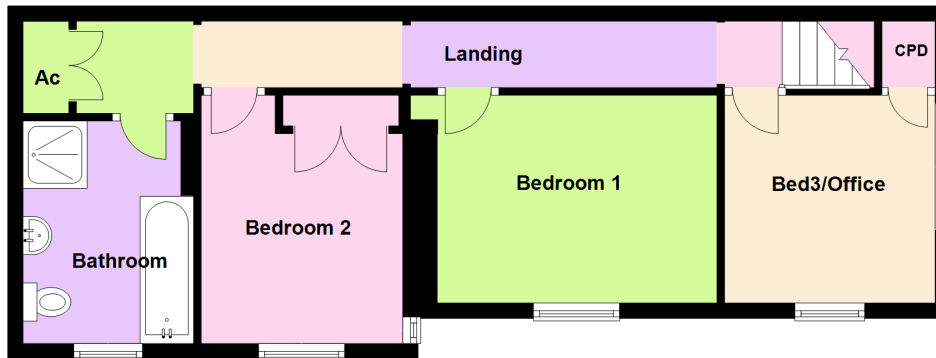

Ground Floor

Approx. 70.6 sq. metres (760.0 sq. feet)

First Floor

Approx. 47.1 sq. metres (507.4 sq. feet)

Prepared by Avonvale Solutions. Please note that all measurements and the floor plan are quoted for general guidance and whilst every attempt has been made to ensure accuracy, they must not be relied upon and do not form part of a contract.
Plan produced using PlanUp.

Southcroft Cottage, Bredons Norton