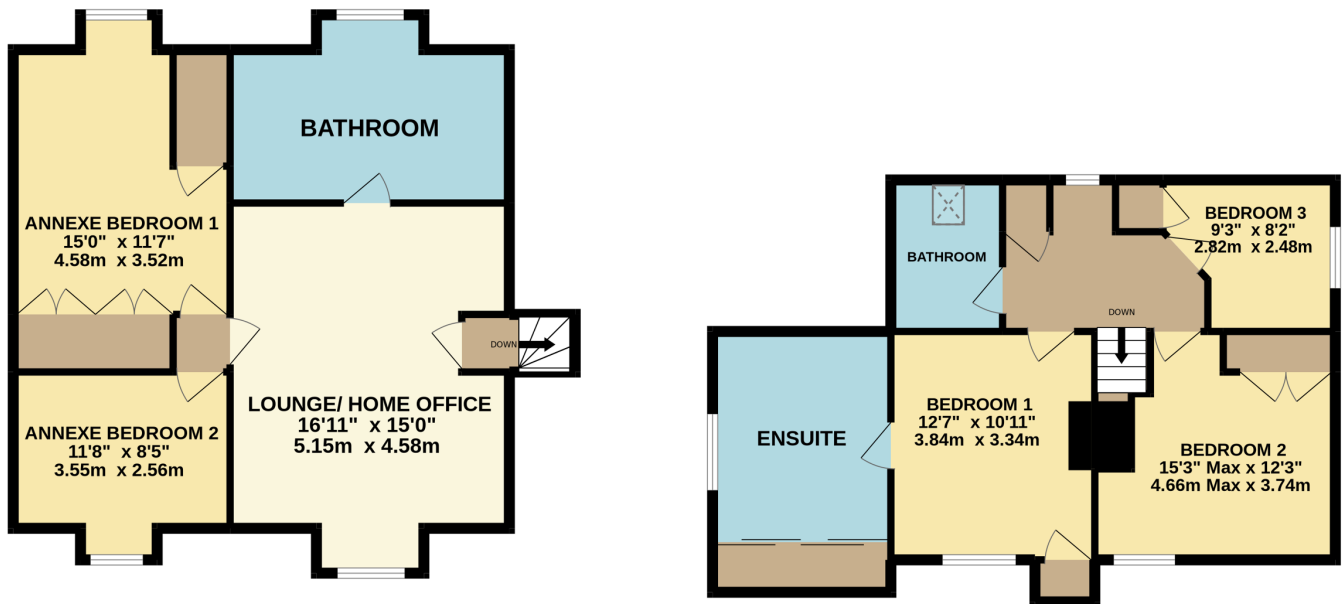

GROUND FLOOR  
1938 sq.ft. (180.1 sq.m.) approx.

1ST FLOOR  
1356 sq.ft. (126.0 sq.m.) approx.

TOTAL FLOOR AREA : 3294 sq.ft. (306.0 sq.m.) approx.

Whilst every attempt has been made to ensure the accuracy of the floorplan contained here, measurements of doors, windows, rooms and any other items are approximate and no responsibility is taken for any error, omission or mis-statement. This plan is for illustrative purposes only and should be used as such by any prospective purchaser. The services, systems and appliances shown have not been tested and no guarantee as to their operability or efficiency can be given.  
Made with Metropix ©2022