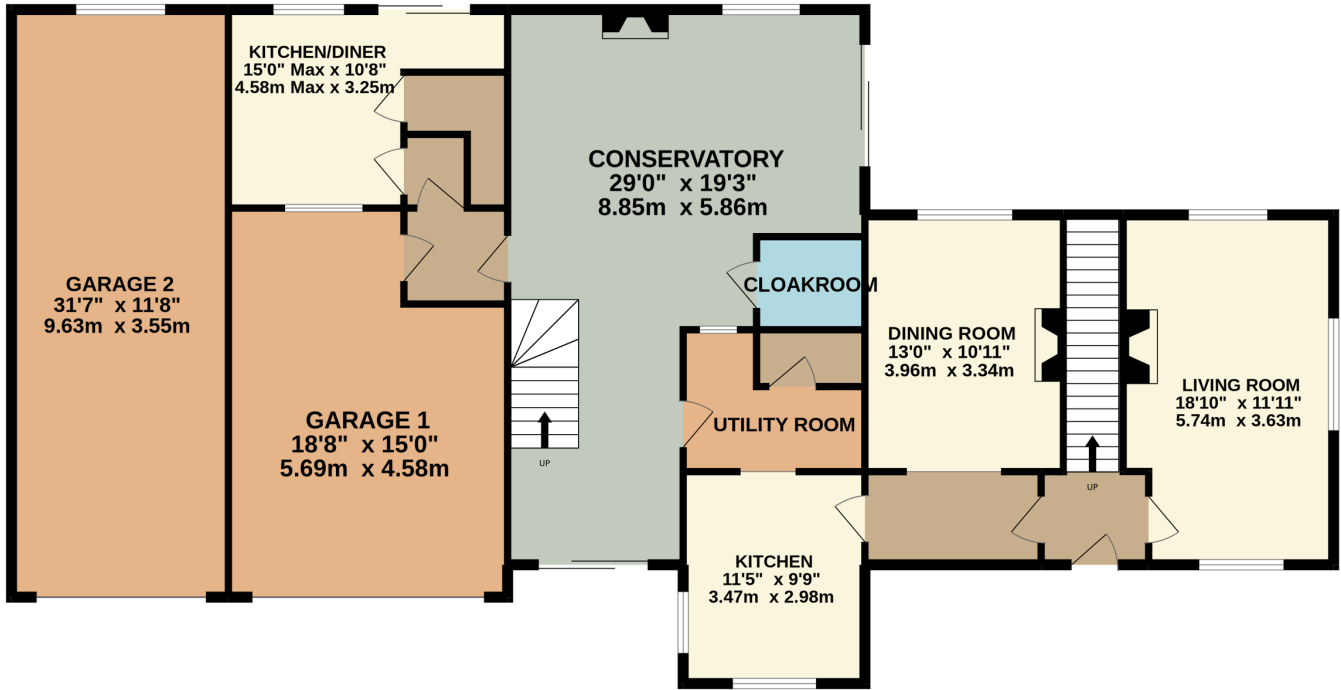

GROUND FLOOR  
1938 sq.ft. (180.1 sq.m.) approx.

1ST FLOOR  
1356 sq.ft. (126.0 sq.m.) approx.

TOTAL FLOOR AREA : 3294 sq.ft. (306.0 sq.m.) approx.

Whilst every attempt has been made to ensure the accuracy of the floorplan contained here, measurements of doors, windows, rooms and any other items are approximate and no responsibility is taken for any error, omission or mis-statement. This plan is for illustrative purposes only and should be used as such by any prospective purchaser. The services, systems and appliances shown have not been tested and no guarantee as to their operability or efficiency can be given.  
Made with Metropix ©2022