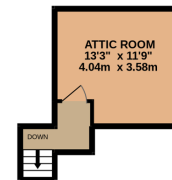

TOTAL FLOOR AREA : 3559 sq.ft. (330.6 sq.m.) approx.