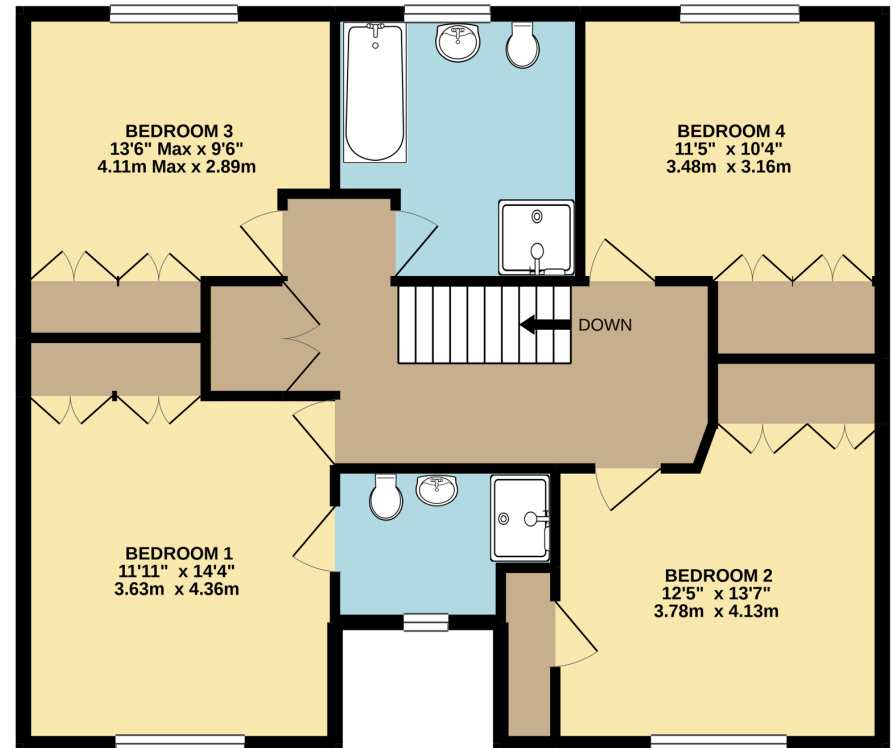

GROUND FLOOR
937 sq.ft. (87.1 sq.m.) approx.

1ST FLOOR
879 sq.ft. (81.7 sq.m.) approx.

TOTAL FLOOR AREA : 1816 sq.ft. (168.7 sq.m.) approx.

Whilst every attempt has been made to ensure the accuracy of the floorplan contained here, measurements of doors, windows, rooms and any other items are approximate and no responsibility is taken for any error, omission or mis-statement. This plan is for illustrative purposes only and should be used as such by any prospective purchaser. The services, systems and appliances shown have not been tested and no guarantee as to their operability or efficiency can be given.