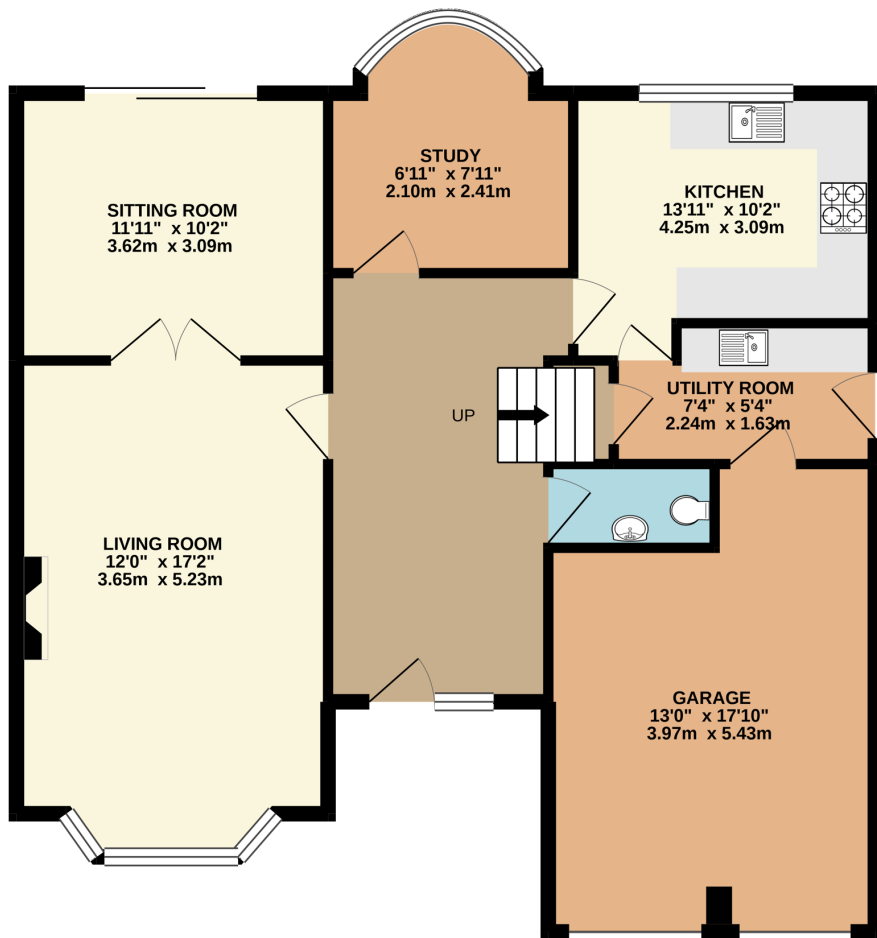

GROUND FLOOR
937 sq.ft. (87.1 sq.m.) approx.

1ST FLOOR
879 sq.ft. (81.7 sq.m.) approx.

TOTAL FLOOR AREA : 1816 sq.ft. (168.7 sq.m.) approx.

Whilst every attempt has been made to ensure the accuracy of the floorplan contained here, measurements of doors, windows, rooms and any other items are approximate and no responsibility is taken for any error, omission or mis-statement. This plan is for illustrative purposes only and should be used as such by any prospective purchaser. The services, systems and appliances shown have not been tested and no guarantee as to their operability or efficiency can be given.

Made with Metropix ©2021